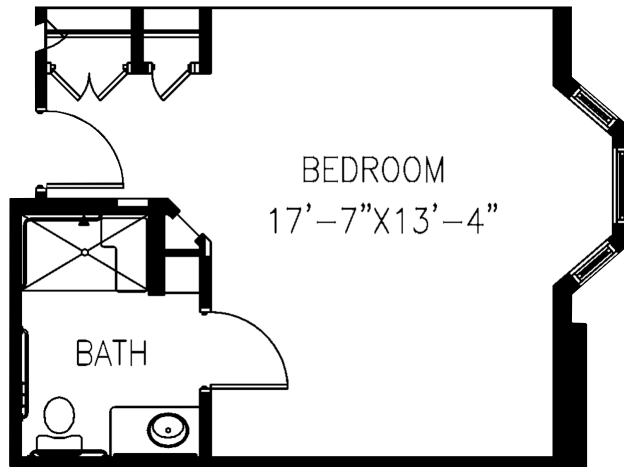

## Memory Care Floor Plan

**THE ASH**  
(387 sq. ft.)

- 1 Bedroom
- 1 Bath

Call us at **830 816 4900** or visit [www.mmliving.org](http://www.mmliving.org)

Morningside Ministries is a faith-based, not-for-profit senior retirement organization providing a continuum of care to retired adults for 56 years. All faiths are welcome. Discrimination is Against the Law. Morningside Ministries complies with applicable Federal civil rights laws and does not discriminate on the basis of race, color, national origin, age, disability, or sex. Morningside Ministries does not exclude people or treat them differently because of race, color, national origin, age, disability, or sex.