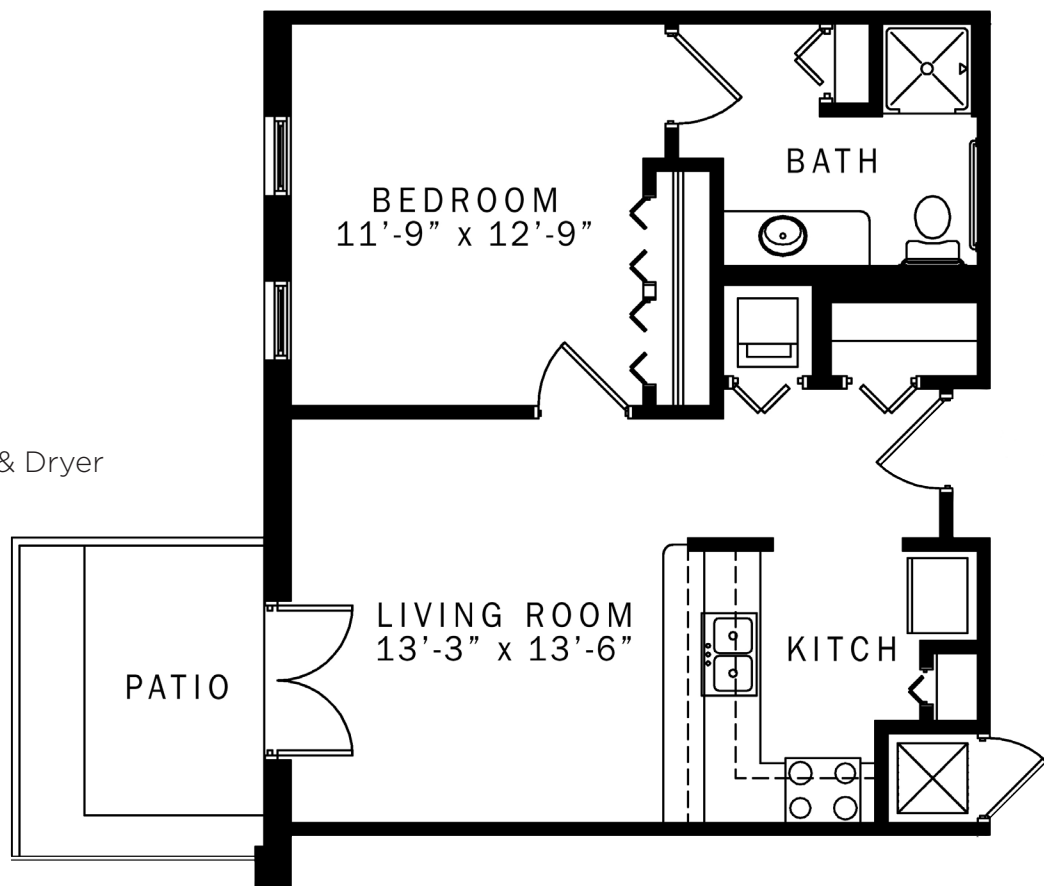

Independent Living Apartment Floor Plan

THE AUSTIN (650 sq. ft.)

- 1 Bedroom
- 1 Bath
- Spacious Closets
- Kitchen
- Living Room
- All Appliances
- Stackable Washer & Dryer
- Patio

Call us at **830 816 4400** or visit www.mmliving.org