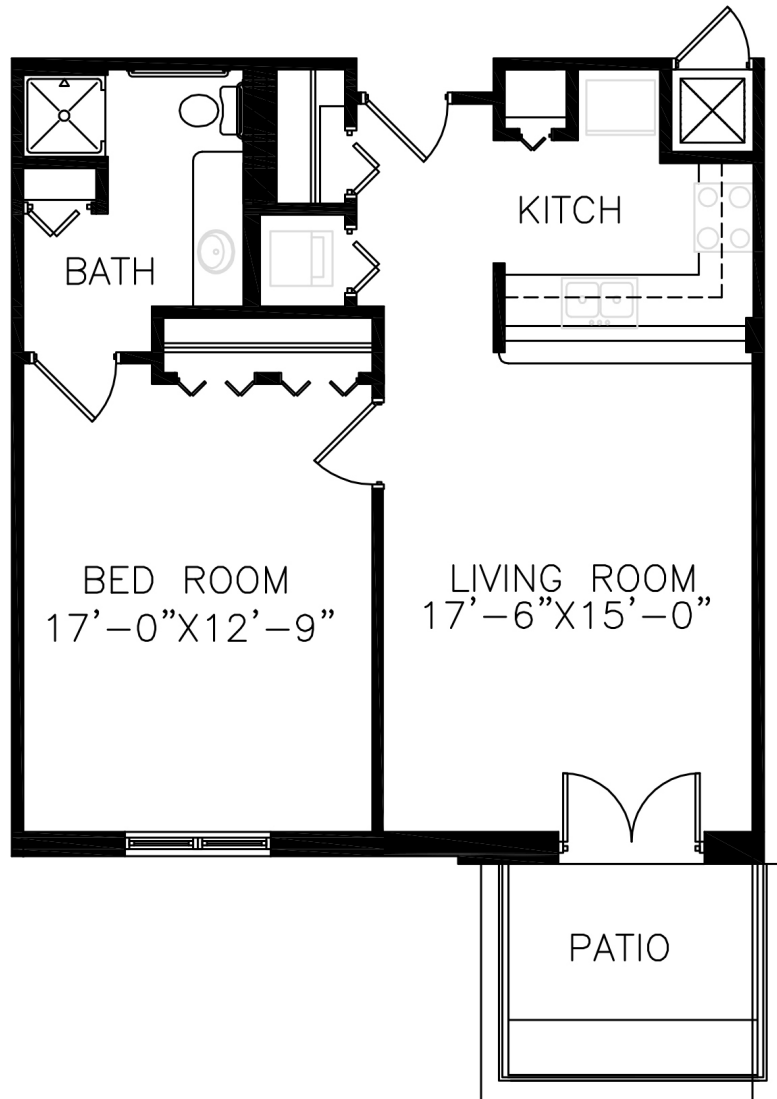

## Independent Living Apartment Floor Plan

**THE BANDERA**  
(786 sq. ft.)

- 1 Bedroom
- 1 Bath
- Spacious Closets
- Kitchen
- Living Room
- All Appliances
- Stackable Washer & Dryer
- Patio

Call us at **830 816 4400** or visit [www.mmliving.org](http://www.mmliving.org)