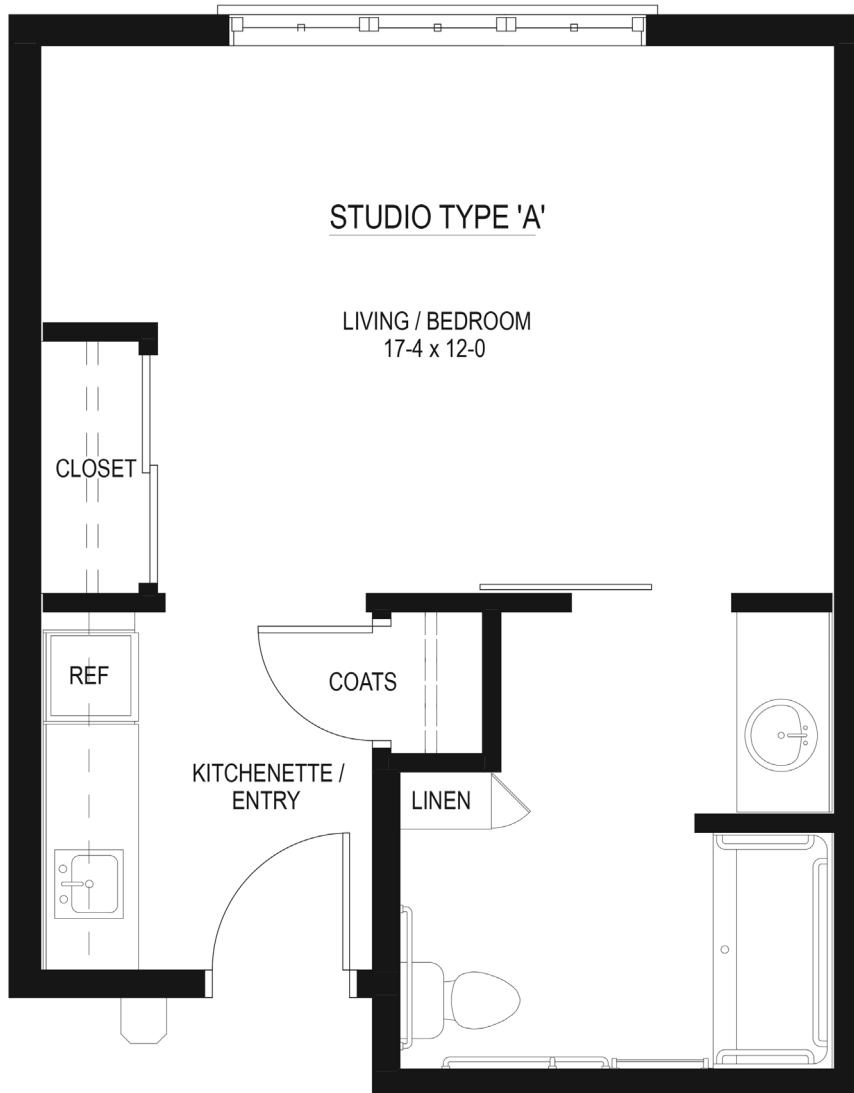

Assisted Living Floor Plan

THE BIRCH
(410 sq. ft.)

- Studio
- 1 Bath
- Walk-in Closets
- Kitchenette
- All Appliances

Call us at **830 816 4900** or visit www.mmliving.org