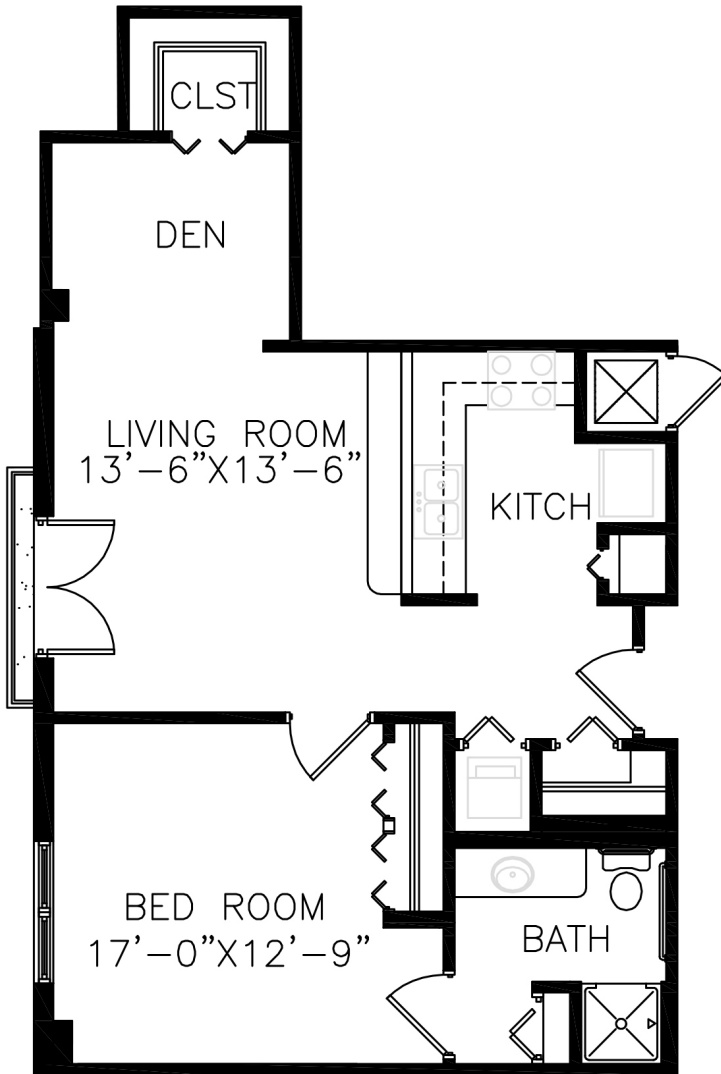

Independent Living Apartment Floor Plan

THE CASCADE
(747 sq. ft.)

- 1 Bedroom
- 1 Bath
- Spacious Closets
- Kitchen
- Living Room
- Den
- All Appliances
- Stackable Washer & Dryer
- Balcony

Call us at **830 816 4400** or visit www.mmliving.org