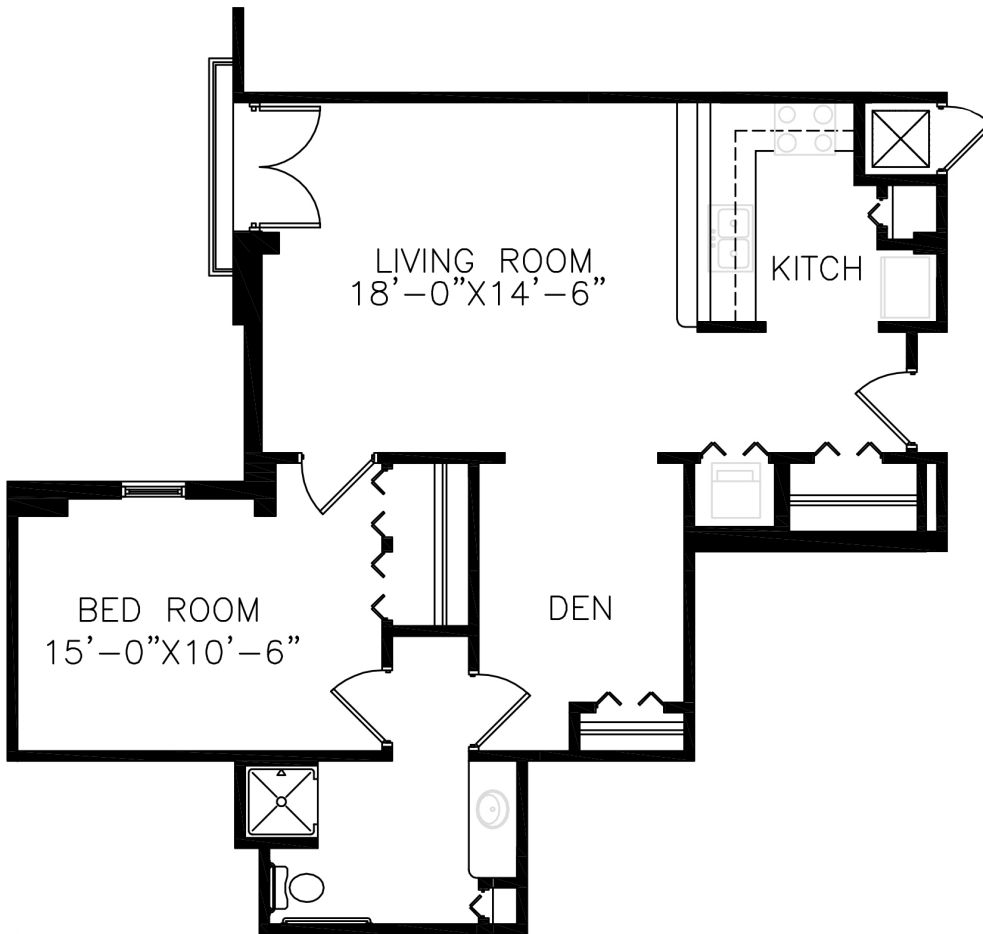

Independent Living Apartment Floor Plan

THE EDWARDS (880 sq. ft.)

- 1 Bedroom
- 1 Bath
- Spacious Closets
- Kitchen
- Living Room
- Den
- All Appliances
- Stackable Washer & Dryer
- Balcony

Call us at **830 816 4400** or visit www.mmliving.org