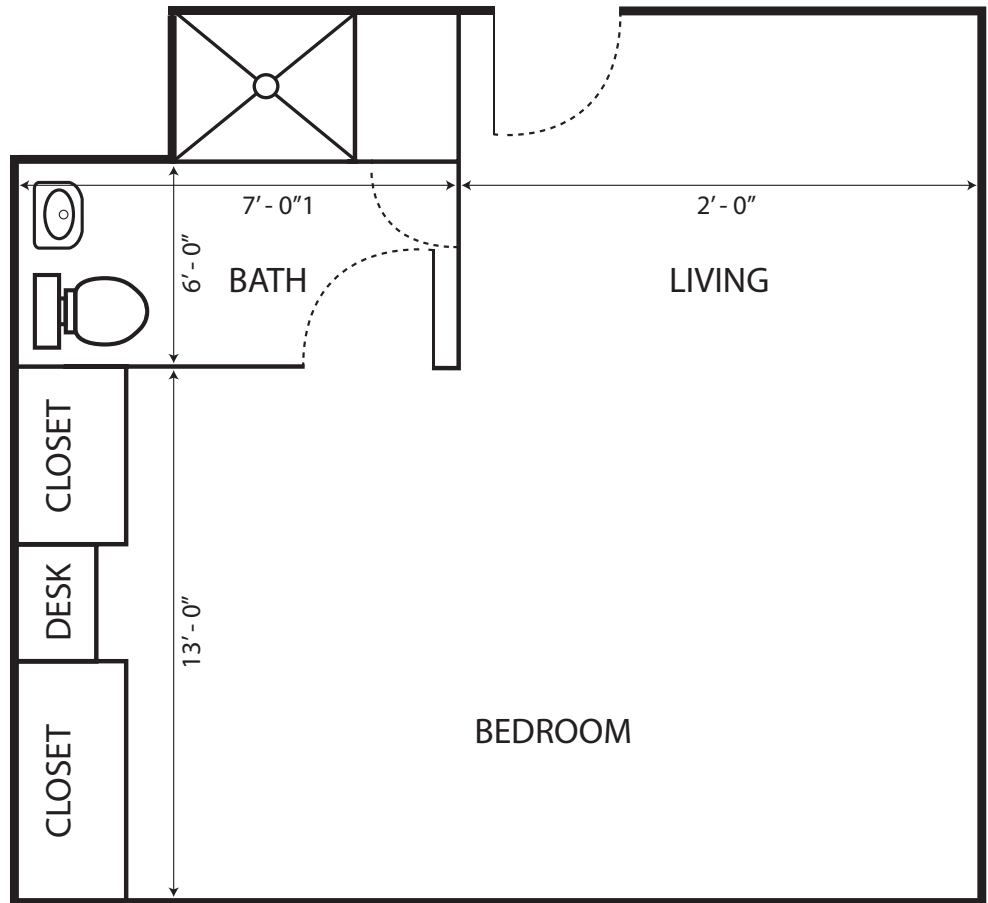

Assisted Living Floor Plan

THE JASMINE
 (400 sq. ft.)

- Studio Space
- 1 Bathroom
- Living Room
- Spacious Storage

Call us at **210 731 1204** or visit www.mmliving.org