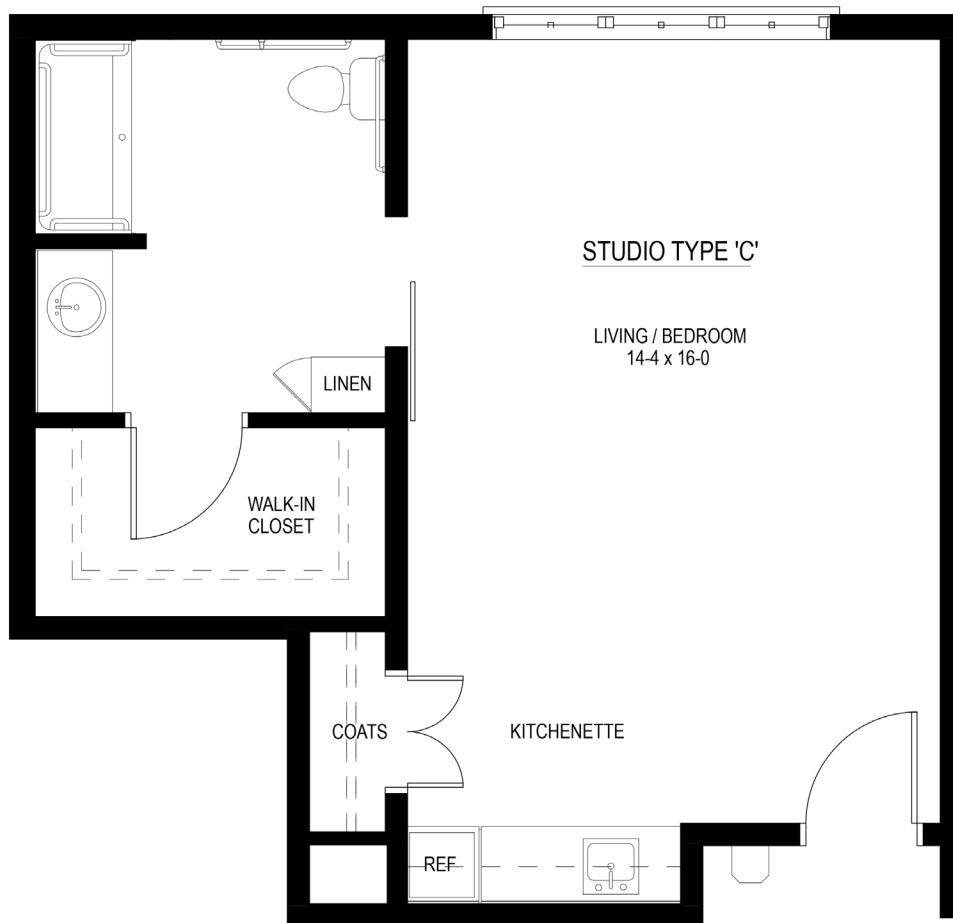

Assisted Living Floor Plan

THE MAPLE
(540 sq. ft.)

- Studio
- 1 Bath
- Walk-in Closets
- Kitchenette
- All Appliances

Call us at **830 816 4900** or visit www.mmliving.org