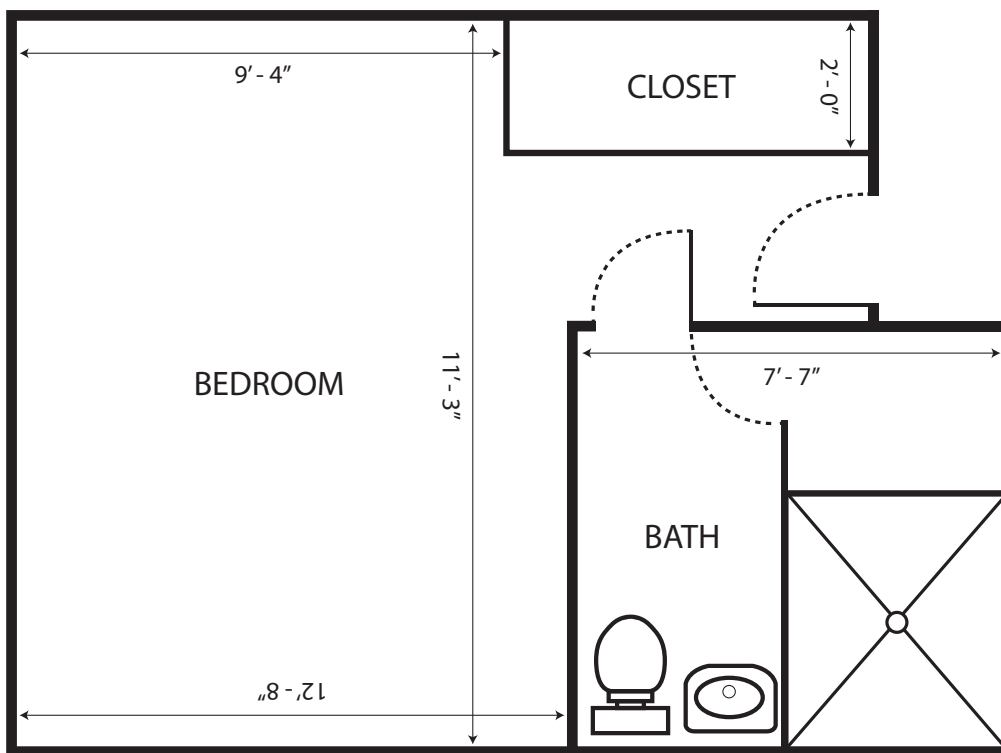

Assisted Living Floor Plan

THE ROSEBUD
(228 sq. ft.)

- Studio Space
- 1 Bathroom
- Spacious Storage

Call us at **210 731 1204** or visit www.mmliving.org