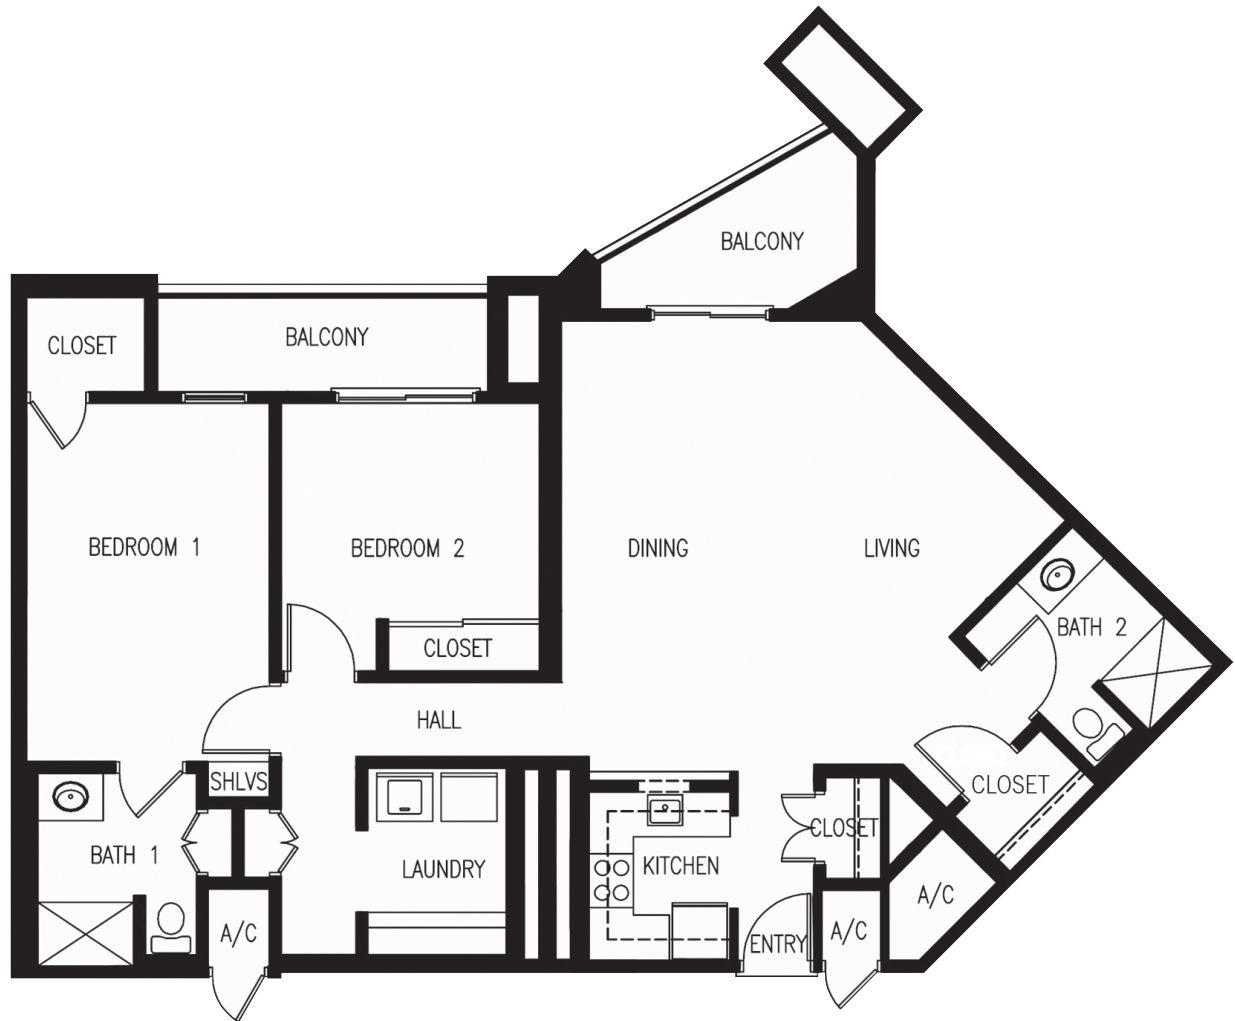

Independent Living Apartment Floor Plan

THE WILLOW
 (1,284 sq. ft.)

2 Bedrooms • 2 Bathrooms • Kitchen • New Appliances
 Dining & Living Room • Spacious Storage • 2 Balconies

Call us at **210 734 1155** or visit www.mmliving.org